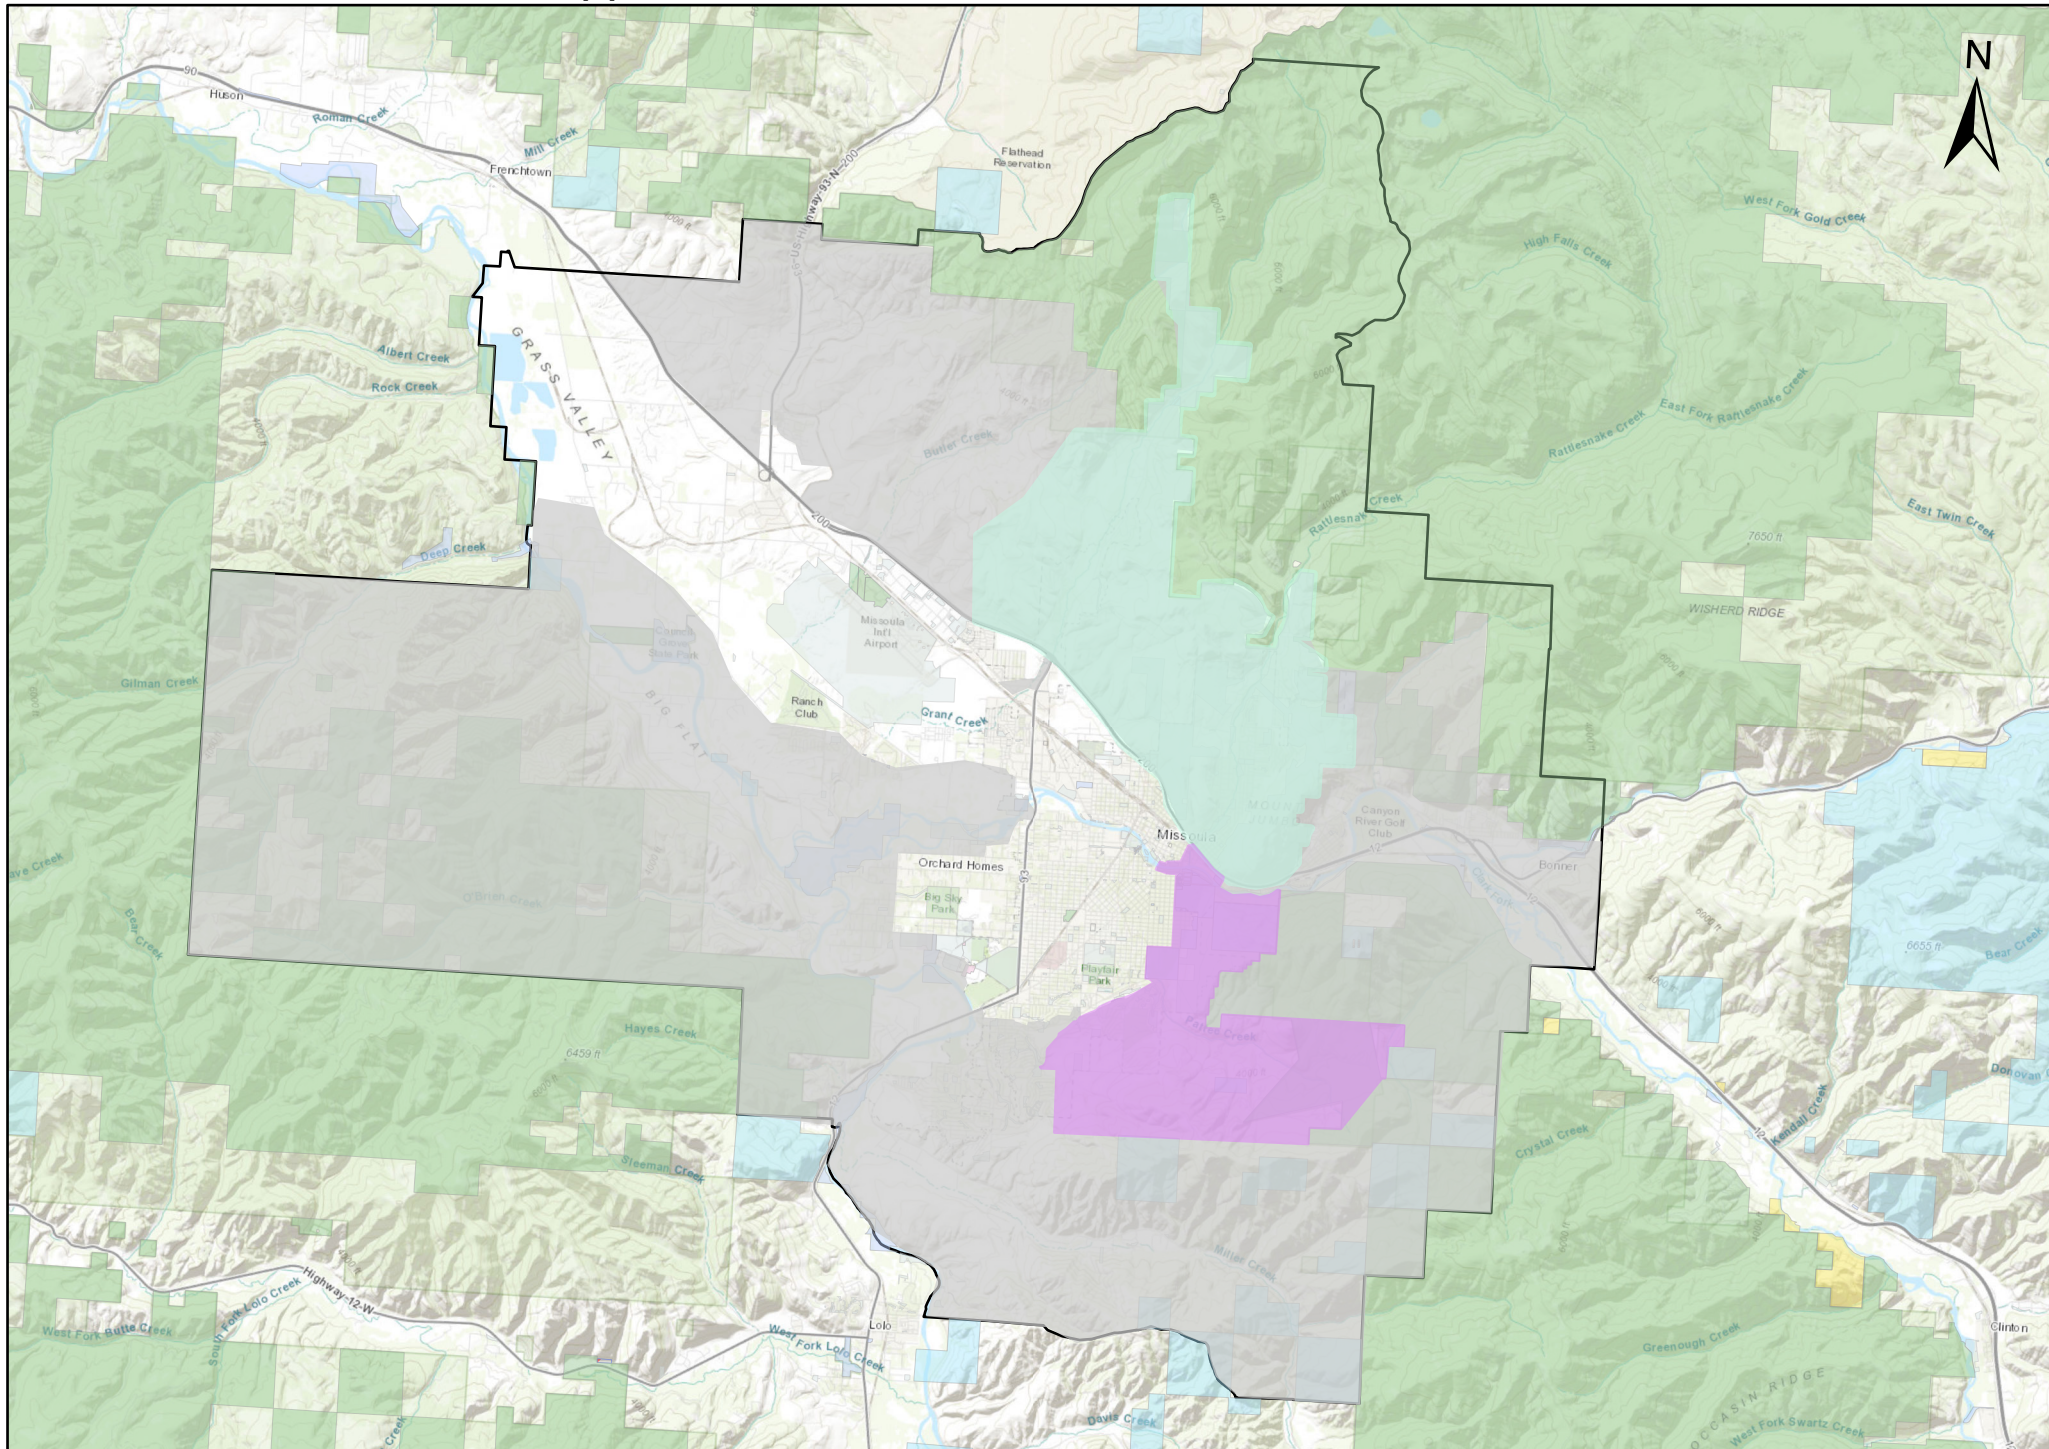

Appendix A - Missoula Bear Buffer Zone

-  Phase 2 Bear Buffer Zone
-  Phase 1 Bear Buffer Zone
-  Phase 3 Bear Buffer Zone
-  Bear Smart Hazard Assessment Boundary

0 1.25 2.5 5 Miles